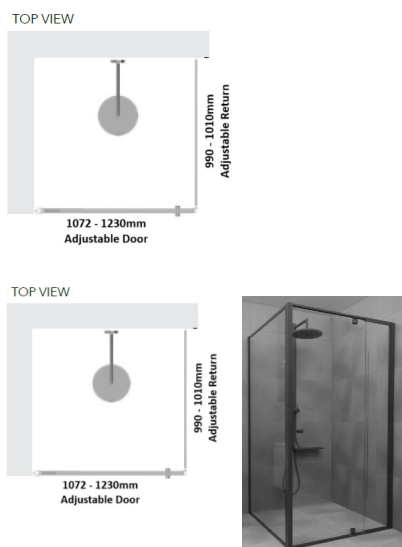

## Black Framed Corner Shower Screen

### Kit contains

- 1 x 1072-1230mm Adjustable Door Panel
- 1 x 990-1010mm Adjustable Return Panel
- 1 x 90 Degree Adapter

Matt Black finish

U Channel install to wall for ease of installation and overcoming of potential out of square issues

#### Kit contains

- 1 x 1072-1230mm Adjustable Door Panel
- 1 x 990-1010mm Adjustable Return Panel
- 1 x 90 Degree Adapter

## Black Framed Corner Shower Screen

---

Matt Black finish

U Channel install to wall for ease of installation and overcoming of potential out of square issues

Door must be installed in the corner and must open outwards.