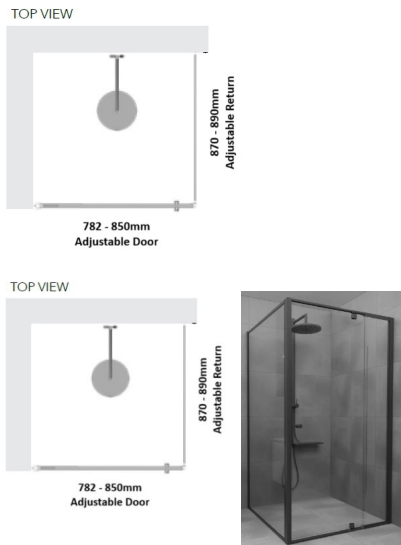

Black Framed Corner Shower Screen

Kit contains

- 1 x 782-850mm Adjustable Door Panel
- 1 x 870-890mm Adjustable Return Panel
- 1 x 90 Degree Adapter

Matt Black finish

U Channel install to wall for ease of installation and overcoming of potential out of square issues

Door must be installed in the corner and must open outwards.

[Click Here to View our installation guide.](#)

Rating: Not Rated Yet

Price

\$ 431.00

\$ 431.00

[Ask a question about this product](#)

Description

Kit contains

- 1 x 782-850mm Adjustable Door Panel
- 1 x 870-890mm Adjustable Return Panel
- 1 x 90 Degree Adapter

Black Framed Corner Shower Screen

Matt Black finish

U Channel install to wall for ease of installation and overcoming of potential out of square issues