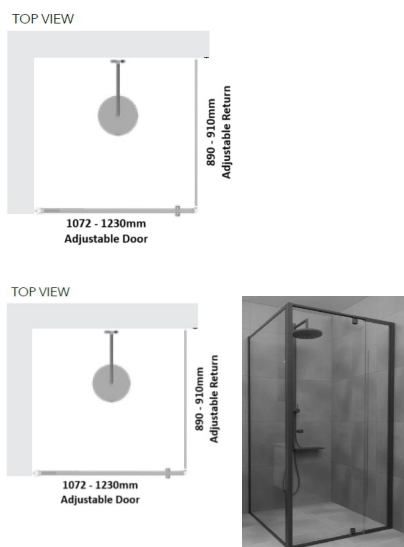

Black Framed Corner Shower Screen

Kit contains

- 1 x 1072-1230mm Adjustable Door Panel
- 1 x 890-910mm Adjustable Return Panel
- 1 x 90 Degree Adapter

Matt Black finish

U Channel install to wall for ease of installation and overcoming of potential out of square issues

Door must be installed in the corner and must open outwards.

[Click Here to View our installation guide.](#)

Rating: Not Rated Yet

Price

\$ 484.00

\$ 484.00

[Ask a question about this product](#)

Description

Kit contains

- 1 x 1072-1230mm Adjustable Door Panel
- 1 x 890-910mm Adjustable Return Panel
- 1 x 90 Degree Adapter

Black Framed Corner Shower Screen

Matt Black finish

U Channel install to wall for ease of installation and overcoming of potential out of square issues