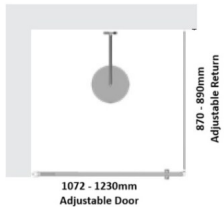

Black Framed Corner Shower Screen

TOP VIEW

TOP VIEW

Kit contains

- 1 x 1072-1230mm Adjustable Door Panel
- 1 x 870-890mm Adjustable Return Panel
- 1 x 90 Degree Adapter

Matt Black finish

U Channel install to wall for ease of installation and overcoming of potential out of square issues

Door must be installed in the corner and must open outwards.

[Click Here to View our installation guide.](#)

Rating: Not Rated Yet

Price

\$ 482.00

\$ 482.00

[Ask a question about this product](#)

Description

Kit contains

- 1 x 1072-1230mm Adjustable Door Panel
- 1 x 870-890mm Adjustable Return Panel
- 1 x 90 Degree Adapter

Black Framed Corner Shower Screen

Matt Black finish

U Channel install to wall for ease of installation and overcoming of potential out of square issues