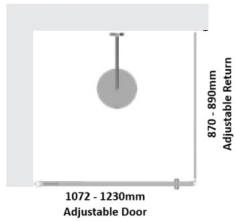

Black Framed Corner Shower Screen

TOP VIEW

TOP VIEW

Kit contains

- 1 x 1072-1230mm Adjustable Door Panel
- 1 x 870-890mm Adjustable Return Panel
- 1 x 90 Degree Adapter

Matt Black finish

U Channel install to wall for ease of installation and overcoming of potential out of square issues

Door must be installed in the corner and must open outwards.

[Click Here to View our installation guide.](#)

Rating: Not Rated Yet

Price

\$ 482.00

\$ 482.00

[Ask a question about this product](#)

Description

Kit contains

- 1 x 1072-1230mm Adjustable Door Panel
- 1 x 870-890mm Adjustable Return Panel
- 1 x 90 Degree Adapter

Black Framed Corner Shower Screen

Matt Black finish

U Channel install to wall for ease of installation and overcoming of potential out of square issues