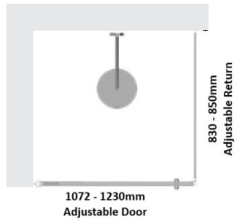

Black Framed Corner Shower Screen

TOP VIEW

TOP VIEW

Kit contains

- 1 x 1072-1230mm Adjustable Door Panel
- 1 x 830-850mm Adjustable Return Panel
- 1 x 90 Degree Adapter

Matt Black finish

U Channel install to wall for ease of installation and overcoming of potential out of square issues

Door must be installed in the corner and must open outwards.

[Click Here to View our installation guide.](#)

Rating: Not Rated Yet

Price

\$ 482.00

\$ 482.00

[Ask a question about this product](#)

Description

Kit contains

- 1 x 1072-1230mm Adjustable Door Panel
- 1 x 830-850mm Adjustable Return Panel
- 1 x 90 Degree Adapter

Black Framed Corner Shower Screen

Matt Black finish

U Channel install to wall for ease of installation and overcoming of potential out of square issues