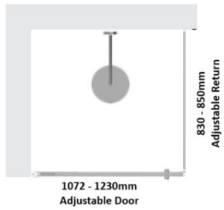

Black Framed Corner Shower Screen

TOP VIEW

TOP VIEW

Kit contains

- 1 x 1072-1230mm Adjustable Door Panel
- 1 x 830-850mm Adjustable Return Panel
- 1 x 90 Degree Adapter

Matt Black finish

U Channel install to wall for ease of installation and overcoming of potential out of square issues

Door must be installed in the corner and must open outwards.

[Click Here to View our installation guide.](#)

Rating: Not Rated Yet

Price

\$ 482.00

\$ 482.00

[Ask a question about this product](#)

Description

Kit contains

- 1 x 1072-1230mm Adjustable Door Panel
- 1 x 830-850mm Adjustable Return Panel
- 1 x 90 Degree Adapter

Black Framed Corner Shower Screen

Matt Black finish

U Channel install to wall for ease of installation and overcoming of potential out of square issues