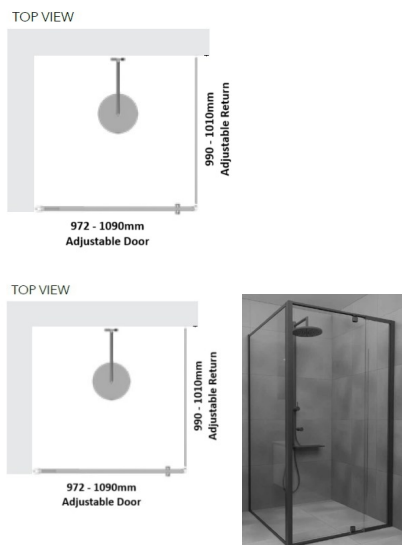

Black Framed Corner Shower Screen

Kit contains

- 1 x 972-1090mm Adjustable Door Panel
- 1 x 990-1010mm Adjustable Return Panel
- 1 x 90 Degree Adapter

Matt Black finish

U Channel install to wall for ease of installation and overcoming of potential out of square issues

Door must be installed in the corner and must open outwards.

[Click Here to View our installation guide.](#)

Rating: Not Rated Yet

Price

\$ 474.00

\$ 474.00

[Ask a question about this product](#)

Description

Kit contains

- 1 x 972-1090mm Adjustable Door Panel
- 1 x 990-1010mm Adjustable Return Panel
- 1 x 90 Degree Adapter

Black Framed Corner Shower Screen

Matt Black finish

U Channel install to wall for ease of installation and overcoming of potential out of square issues