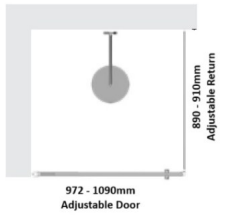

Black Framed Corner Shower Screen

TOP VIEW

TOP VIEW

Kit contains

- 1 x 972-1090mm Adjustable Door Panel
- 1 x 890-910mm Adjustable Return Panel
- 1 x 90 Degree Adapter

Matt Black finish

U Channel install to wall for ease of installation and overcoming of potential out of square issues

Door must be installed in the corner and must open outwards.

[Click Here to View our installation guide.](#)

Rating: Not Rated Yet

Price

\$ 469.00

\$ 469.00

[Ask a question about this product](#)

Description

Kit contains

- 1 x 972-1090mm Adjustable Door Panel
- 1 x 890-910mm Adjustable Return Panel
- 1 x 90 Degree Adapter

Black Framed Corner Shower Screen

Matt Black finish

U Channel install to wall for ease of installation and overcoming of potential out of square issues