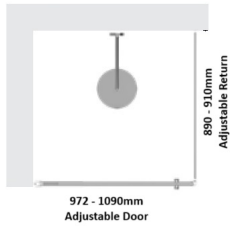

Black Framed Corner Shower Screen

TOP VIEW

TOP VIEW

Kit contains

- 1 x 972-1090mm Adjustable Door Panel
- 1 x 890-910mm Adjustable Return Panel
- 1 x 90 Degree Adapter

Matt Black finish

U Channel install to wall for ease of installation and overcoming of potential out of square issues

Door must be installed in the corner and must open outwards.

[Click Here to View our installation guide.](#)

Rating: Not Rated Yet

Price

\$ 469.00

\$ 469.00

[Ask a question about this product](#)

Description

Kit contains

- 1 x 972-1090mm Adjustable Door Panel
- 1 x 890-910mm Adjustable Return Panel
- 1 x 90 Degree Adapter

Black Framed Corner Shower Screen

Matt Black finish

U Channel install to wall for ease of installation and overcoming of potential out of square issues