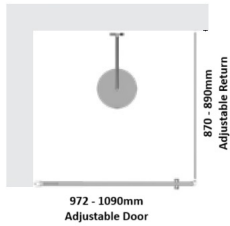

Black Framed Corner Shower Screen

TOP VIEW

TOP VIEW

Kit contains

- 1 x 972-1090mm Adjustable Door Panel
- 1 x 870-890mm Adjustable Return Panel
- 1 x 90 Degree Adapter

Matt Black finish

U Channel install to wall for ease of installation and overcoming of potential out of square issues

Door must be installed in the corner and must open outwards.

[Click Here to View our installation guide.](#)

Rating: Not Rated Yet

Price

\$ 467.00

\$ 467.00

[Ask a question about this product](#)

Description

Kit contains

- 1 x 972-1090mm Adjustable Door Panel
- 1 x 870-890mm Adjustable Return Panel
- 1 x 90 Degree Adapter

Black Framed Corner Shower Screen

Matt Black finish

U Channel install to wall for ease of installation and overcoming of potential out of square issues