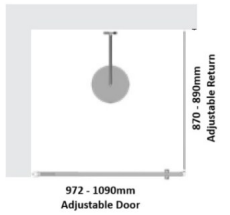

Black Framed Corner Shower Screen

TOP VIEW

TOP VIEW

Kit contains

- 1 x 972-1090mm Adjustable Door Panel
- 1 x 870-890mm Adjustable Return Panel
- 1 x 90 Degree Adapter

Matt Black finish

U Channel install to wall for ease of installation and overcoming of potential out of square issues

Door must be installed in the corner and must open outwards.

[Click Here to View our installation guide.](#)

Rating: Not Rated Yet

Price

\$ 467.00

\$ 467.00

[Ask a question about this product](#)

Description

Kit contains

- 1 x 972-1090mm Adjustable Door Panel
- 1 x 870-890mm Adjustable Return Panel
- 1 x 90 Degree Adapter

Black Framed Corner Shower Screen

Matt Black finish

U Channel install to wall for ease of installation and overcoming of potential out of square issues