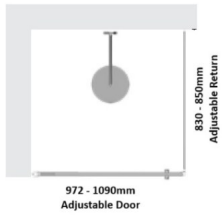

## Black Framed Corner Shower Screen

TOP VIEW

TOP VIEW

### Kit contains

- 1 x 972-1090mm Adjustable Door Panel
- 1 x 830-850mm Adjustable Return Panel
- 1 x 90 Degree Adapter

Matt Black finish

U Channel install to wall for ease of installation and overcoming of potential out of square issues

#### Kit contains

- 1 x 972-1090mm Adjustable Door Panel
- 1 x 830-850mm Adjustable Return Panel
- 1 x 90 Degree Adapter