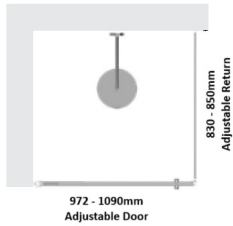

Black Framed Corner Shower Screen

TOP VIEW