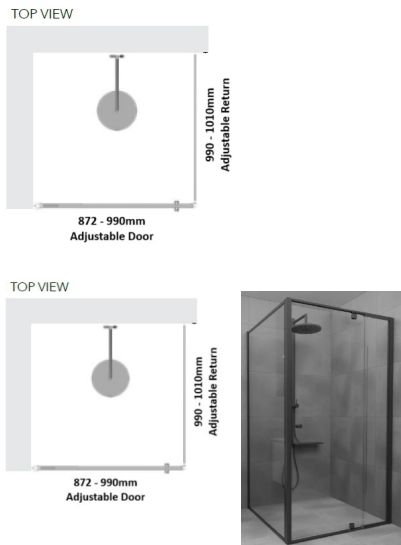

Black Framed Corner Shower Screen

Kit contains

- 1 x 872-990mm Adjustable Door Panel
- 1 x 990-1010mm Adjustable Return Panel
- 1 x 90 Degree Adapter

Matt Black finish

U Channel install to wall for ease of installation and overcoming of potential out of square issues

Door must be installed in the corner and must open outwards.

[Click Here to View our installation guide.](#)

Rating: Not Rated Yet

Price

\$ 459.00

\$ 459.00

[Ask a question about this product](#)

Description

Kit contains

- 1 x 872-990mm Adjustable Door Panel
- 1 x 990-1010mm Adjustable Return Panel
- 1 x 90 Degree Adapter

Black Framed Corner Shower Screen

Matt Black finish

U Channel install to wall for ease of installation and overcoming of potential out of square issues