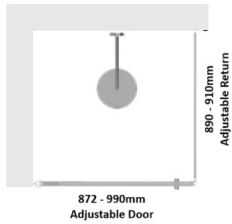

Black Framed Corner Shower Screen

TOP VIEW

TOP VIEW

Kit contains

- 1 x 872-990mm Adjustable Door Panel
- 1 x 890-910mm Adjustable Return Panel
- 1 x 90 Degree Adapter

Bright Silver finish

U Channel install to wall for ease of installation and overcoming of potential out of square issues

Door must be installed in the corner and must open outwards.

[Click Here to View our installation guide.](#)

Rating: Not Rated Yet

Price

\$ 454.00

\$ 454.00

[Ask a question about this product](#)

Description

Kit contains

- 1 x 872-990mm Adjustable Door Panel
- 1 x 890-910mm Adjustable Return Panel
- 1 x 90 Degree Adapter

Black Framed Corner Shower Screen

Matt Black finish

U Channel install to wall for ease of installation and overcoming of potential out of square issues