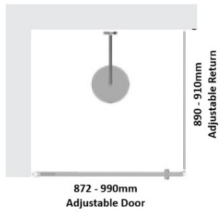

Black Framed Corner Shower Screen

TOP VIEW

TOP VIEW

Kit contains

- 1 x 872-990mm Adjustable Door Panel
- 1 x 890-910mm Adjustable Return Panel
- 1 x 90 Degree Adapter

Bright Silver finish

U Channel install to wall for ease of installation and overcoming of potential out of square issues

Door must be installed in the corner and must open outwards.

[Click Here to View our installation guide.](#)

Rating: Not Rated Yet

Price

\$ 454.00

\$ 454.00

[Ask a question about this product](#)

Description

Kit contains

- 1 x 872-990mm Adjustable Door Panel
- 1 x 890-910mm Adjustable Return Panel
- 1 x 90 Degree Adapter

Black Framed Corner Shower Screen

Matt Black finish

U Channel install to wall for ease of installation and overcoming of potential out of square issues