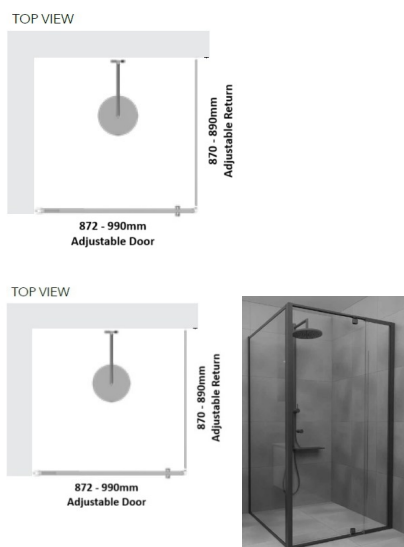

Black Framed Corner Shower Screen

Kit contains

- 1 x 872-990mm Adjustable Door Panel
- 1 x 870-890mm Adjustable Return Panel
- 1 x 90 Degree Adapter

Matt Black finish

U Channel install to wall for ease of installation and overcoming of potential out of square issues

Door must be installed in the corner and must open outwards.

[Click Here to View our installation guide.](#)

Rating: Not Rated Yet

Price

\$ 452.00

\$ 452.00

[Ask a question about this product](#)

Description

Kit contains

- 1 x 872-990mm Adjustable Door Panel
- 1 x 870-890mm Adjustable Return Panel
- 1 x 90 Degree Adapter

Black Framed Corner Shower Screen

Matt Black finish

U Channel install to wall for ease of installation and overcoming of potential out of square issues