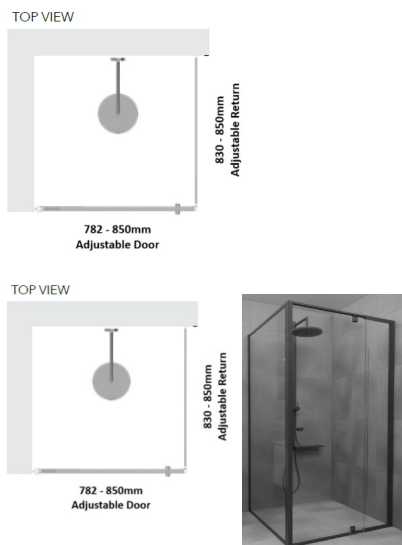

Black Framed Corner Shower Screen

Kit contains

- 1 x 782-850mm Adjustable Door Panel
- 1 x 830-850mm Adjustable Return Panel
- 1 x 90 Degree Adapter

Matt Black finish

U Channel install to wall for ease of installation and overcoming of potential out of square issues

Door must be installed in the corner and must open outwards.

[Click Here to View our installation guide.](#)

Rating: Not Rated Yet

Price

\$ 431.00

\$ 431.00

[Ask a question about this product](#)

Description

Kit contains

- 1 x 782-850mm Adjustable Door Panel
- 1 x 830-850mm Adjustable Return Panel
- 1 x 90 Degree Adapter

Black Framed Corner Shower Screen

Matt Black finish

U Channel install to wall for ease of installation and overcoming of potential out of square issues