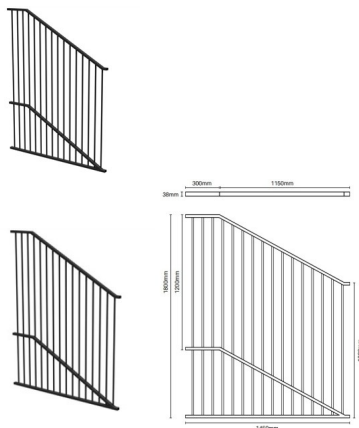

## Black 1800(h)x1450(w)mm Raked Aluminium Flat Top Pool Fence Panel

- **Panel Size:** 1800mm (H) × 1450mm (W)
- **Pickets:** 16mm (D) × 1.2mm (T) (alloy 6063-T6)
- **Picket Spacing:** 72.1mm gap with 88.1mm centre
- **Rails:** 38mmx25mmx1.6mm
- **Material:** Powder-coated aluminium – rust-resistant & weatherproof
- **Design:** Sleek flat top – modern and minimal
- **Safety:** Complies with Australian Pool Safety Standard AS1926.1
- **Installation:** Lightweight and easy to install – DIY-friendly
- **Finish:** Durable powder coat – low maintenance, no repainting
- **Ideal For:** Overcoming Step points and retaining walls as the start and ends of runs

Rating: Not Rated Yet

**Price**

\$232.00

\$232.00

[Ask a question about this product](#)

Description

- **Panel Size:** 1800mm (H) × 1450mm (W)
- **Pickets:** 16mm (D) × 1.2mm (T) (alloy 6063-T6)
- **Picket Spacing:** 72.1mm gap with 88.1mm centre
- **Rails:** 38mmx25mmx1.6mm
- **Material:** Powder-coated aluminium – rust-resistant & weatherproof
- **Design:** Sleek flat top – modern and minimal
- **Safety:** Complies with Australian Pool Safety Standard AS1926.1
- **Installation:** Lightweight and easy to install – DIY-friendly
- **Finish:** Durable powder coat – low maintenance, no repainting
- **Ideal For:** Overcoming Step points and retaining walls as the start and ends of runs