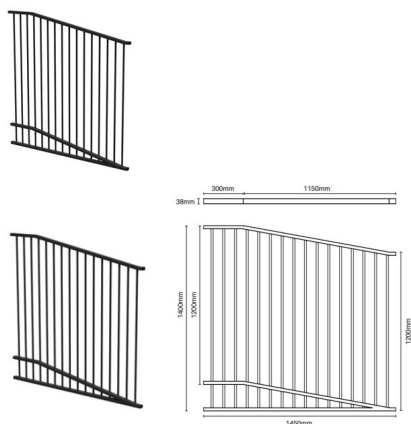

Black 1400(h)x1450(w)mm Raked Aluminium Flat Top Pool Fence Panel

- **Panel Size:** 1400mm (H) × 1450mm (W)
- **Pickets:** 16mm (D) × 1.2mm (T) (alloy 6063-T6)
- **Picket Spacing:** 72.1mm gap with 88.1mm centre
- **Rails:** 38mmx25mmx1.6mm
- **Material:** Powder-coated aluminium – rust-resistant & weatherproof
- **Design:** Sleek flat top – modern and minimal
- **Safety:** Complies with Australian Pool Safety Standard AS1926.1
- **Installation:** Lightweight and easy to install – DIY-friendly
- **Finish:** Durable powder coat – low maintenance, no repainting
- **Ideal For:** Overcoming Step points and retaining walls as the start and ends of runs

Rating: Not Rated Yet

Price

\$200.00

\$200.00

[Ask a question about this product](#)

Description

- **Panel Size:** 1400mm (H) × 1450mm (W)
- **Pickets:** 16mm (D) × 1.2mm (T) (alloy 6063-T6)
- **Picket Spacing:** 72.1mm gap with 88.1mm centre
- **Rails:** 38mmx25mmx1.6mm
- **Material:** Powder-coated aluminium – rust-resistant & weatherproof
- **Design:** Sleek flat top – modern and minimal
- **Safety:** Complies with Australian Pool Safety Standard AS1926.1
- **Installation:** Lightweight and easy to install – DIY-friendly
- **Finish:** Durable powder coat – low maintenance, no repainting
- **Ideal For:** Overcoming Step points and retaining walls as the start and ends of runs