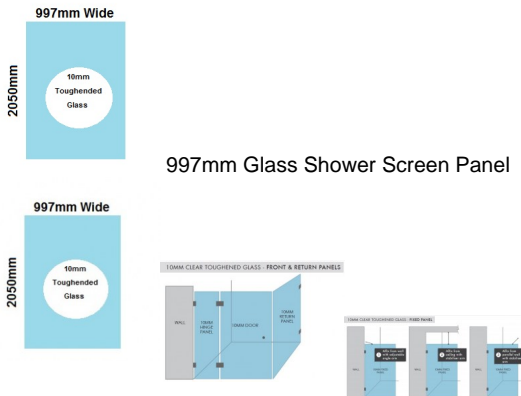

997(w)x2050(h)x10mm Glass Shower Screen Return/Fixed Panel

This panel can be used as a return panel when installing a corner shower or a fixed panel when installing a single panel screen.

- Width: 997mm
- Height: 2050mm
- Thickness: 10mm
- Weight: 51kg
- Allow a 3mm Gap between the wall and glass and a 3mm Gap between this panel and the door.

Installation Widths:

- 1000mm when installing with a wall bracket
- 1007-1010mm when installing with 19mm U Channel
- 1007-1022mm when installing with 35mm U Channel

Rating: Not Rated Yet

Price

\$ 192.00

\$ 192.00

[Ask a question about this product](#)

Description

This panel can be used as a return panel when installing a corner shower or a fixed panel when installing a single panel screen.

- Width: 997mm
- Height: 2050mm
- Thickness: 10mm
- Weight: 51kg
- Allow a 3mm Gap between the wall and glass and a 3mm Gap between this panel and the door.

Installation Widths:

- 1000mm when installing with a wall bracket
- 1007-1010mm when installing with 19mm U Channel
- 1007-1022mm when installing with 35mm U Channel