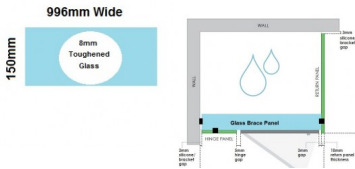

996x150x 8mm - Glass Brace - Clear Toughened Glass

Glass Brace panel used to Connect the hinge panel to a return panel about the door. •Width: 996mm •Depth: 150mm •Thickness: 8mm
•Weight: 3.0kg •Use With Hinge Panel: 379mm Requires 2 x Glass Brace Brackets and 1 x Wall Bracket for Installation.

Rating: Not Rated Yet

Price
\$ 22.35

\$ 22.35

[Ask a question about this product](#)

Description

Glass Brace panel used to Connect the hinge panel to a return panel about the door.

- Width: 996mm
- Depth: 150mm
- Thickness: 8mm
- Weight: 3.0kg
- Use With Hinge Panel: 379mm