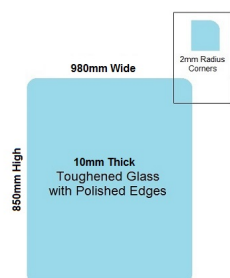

980x850x10mm Toughened and Heat Soaked Glass with Polished edges

Glass is certified to Australian Standards

- Width: 980mm
- Height: 850mm
- Thickness: 10mm
- Weight: 21kg

Suitable for installation with:

- Posts
- Side Fix glass clamps

Rating: Not Rated Yet

Price
\$ 92.00

\$ 92.00

[Ask a question about this product](#)

Description

Glass is certified to Australian Standards

- Width: 980mm
- Height: 850mm
- Thickness: 10mm
- Weight: 21kg

980 x 850 Toughened Glass Balustrade Panel

Suitable for installation with:

- Posts
- Side Fix glass clamps