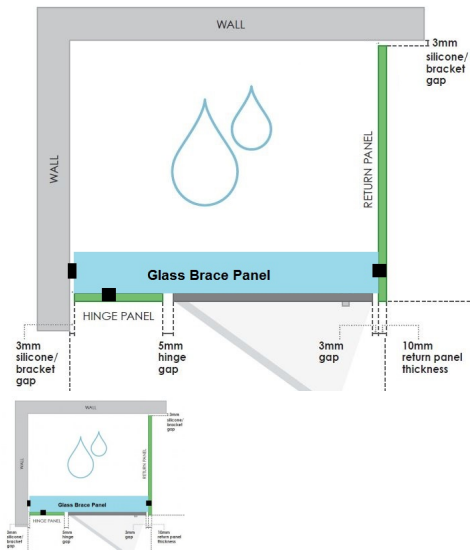

976x150x 8mm - Glass Brace - Clear Toughened Glass

Glass Brace panel used to Connect the hinge panel to a return panel above the door.

- Width: 976mm
- Depth: 150mm
- Thickness: 8mm
- Weight: 2.9kg
- Overall install width: 980mm

Requires 2 x Glass Brace Brackets and 1 x Wall Bracket for Installation.

Rating: Not Rated Yet

Price

\$ 31.00

\$ 31.00

[Ask a question about this product](#)

Description

Glass Brace panel used to Connect the hinge panel to a return panel above the door.

- Width: 976mm
- Depth: 150mm
- Thickness: 8mm
- Weight: 2.9kg
- Overall install width: 980mm

Requires 2 x Glass Brace Brackets and 1 x Wall Bracket for Installation.