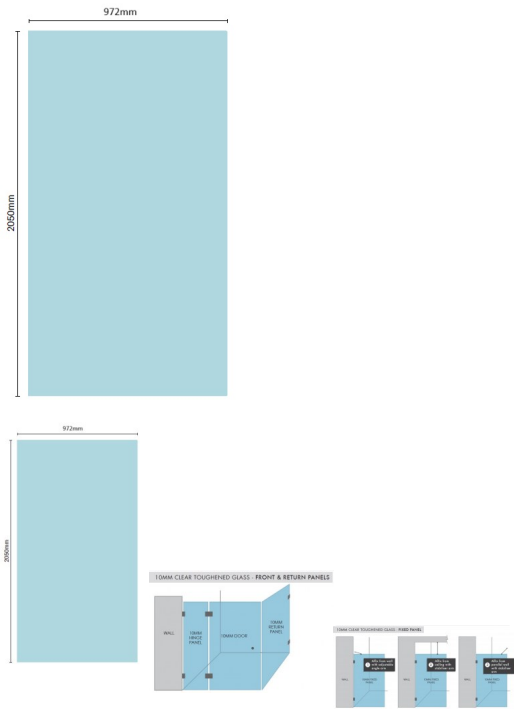

## 972(w)x2050(h)x10mm Glass Shower Screen Return/Fixed Panel

This panel can be used as a return panel when installing a corner shower or a fixed panel when installing a single panel screen.

- Width: 972mm
- Height: 2050mm
- Thickness: 10mm
- Weight: 50kg
- Allow a 3mm Gap between this panel and the door.

Installation Widths:

- 975mm when installing with a wall bracket
- 982-985mm when installing with 19mm U Channel
- 982-997mm when installing with 35mm U Channel

Rating: Not Rated Yet

**Price**

\$ 192.00

\$ 192.00

## 847(w)x2050(h)x10mm Glass Shower Screen Panel

---

This panel can be used as a return panel when installing a corner shower or a fixed panel when installing a single panel screen.

- Width: 972mm
- Height: 2050mm
- Thickness: 10mm
- Weight: 50kg
- Allow a 3mm Gap between this panel and the door.

Installation Widths:

- 975mm when installing with a wall bracket
- 982-985mm when installing with 19mm U Channel
- 982-997mm when installing with 35mm U Channel