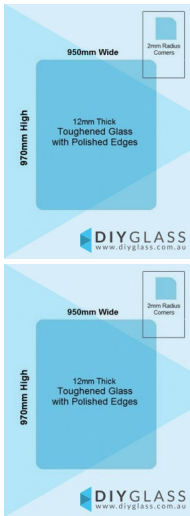

950x970x12mm Toughened Glass Balustrade Panel with Polished edges

950 x 970 Toughened Glass Balustrade Panel

Toughened Glass Panel for Glass Balustrade

Glass is certified to Australian Standards

- Width: 950mm
- Height: 970mm
- Thickness: 12mm
- Weight: 28kg
- Treatment: Toughened and Heat Soaked
- Edges: Polished all 4 sides

Suitable for installation with:

- Friction Spigots
- Deck Mount Channel
- Side Fix glass clamps off posts

Rating: Not Rated Yet

Price
\$ 95.00

\$ 95.00

[Ask a question about this product](#)

Description

Toughened Glass Panel for Glass Balustrade

Glass is certified to Australian Standards

950 x 970 Toughened Glass Balustrade Panel

- Width: 950mm
- Height: 970mm
- Thickness: 12mm
- Weight: 28kg
- Treatment: Toughened and Heat Soaked
- Edges: Polished all 4 sides