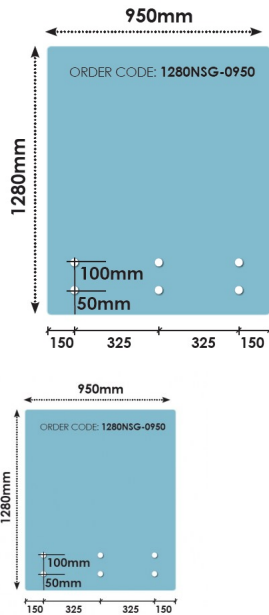

950x1280 x 15mm Glass With 6 x Bottom Holes for Standoffs

- Width: 950mm
- Height: 1280mm
- Thickness: 15mm
- 6 x 22mm holes for Standoffs

Suitable for installation with:

- Glass Standoffs
- Top Mount Rail

Glass is certified to Australian Standards
Toughened and Heat Soaked Glass with Polished Edges

Rating: Not Rated Yet

Price

\$ 174.00

\$ 174.00

[Ask a question about this product](#)

Description

- Width: 950mm
- Height: 1280mm
- Thickness: 15mm
- 6 x 22mm holes for Standoffs

950 x 1280 Standoff Facemount Glass Panel

Suitable for installation with:

- Glass Standoffs
- Top Mount Rail

Glass is certified to Australian Standards
Toughened and Heat Soaked Glass with Polished Edges