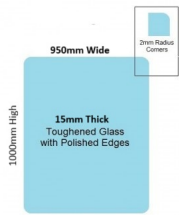

950x1000x15mm Toughened Glass Balustrade Panel with Polished edges

Toughened Glass Panel for Glass Balustrade

Glass is certified to Australian Standards

- Width: 950mm
- Height: 1000mm
- Thickness: 15mm
- Weight: 36kg
- Treatment: Toughened and Heat Soaked
- Edges: Polished all 4 sides

Glass is certified to Australian Standards

- Width: 950mm
- Height: 1000mm

950 x 1000 Toughened Glass Balustrade Panel

- Thickness: 15mm
- Weight: 36kg
- Treatment: Toughened and Heat Soaked
- Edges: Polished all 4 sides