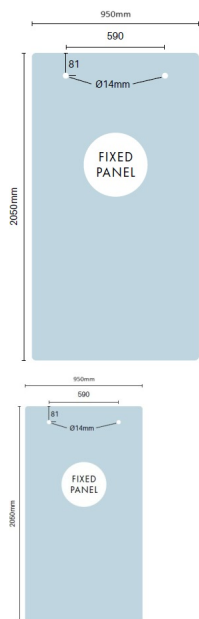

950mm Sliding Shower Screen Fixed Panel

- Width: 950mm
- Height: 2050mm
- Thickness: 10mm
- Weight: 49kg

A Sliding Door Panel and Sliding door fitting kit will be required to fit this panel.

Rating: Not Rated Yet

Price

\$ 247.00

\$ 247.00

[Ask a question about this product](#)

Description

- Width: 950mm
- Height: 2050mm
- Thickness: 10mm
- Weight: 49kg

A Sliding Door Panel and Sliding door fitting kit will be required to fit this panel.