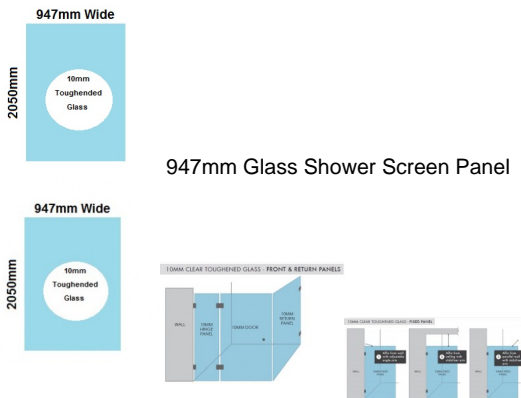

947(w)x2050(h)x10mm Glass Shower Screen Return/Fixed Panel

This panel can be used as a return panel when installing a corner shower or a fixed panel when installing a single panel screen.

- Width: 947mm
- Height: 2050mm
- Thickness: 10mm
- Weight: 48kg
- Allow a 3mm Gap between the wall and glass and a 3mm Gap between this panel and the door.

Installation Widths:

- 950mm when installing with a wall bracket
- 957-960mm when installing with 19mm U Channel
- 957-972mm when installing with 35mm U Channel

Rating: Not Rated Yet

Price

\$ 189.00

\$ 189.00

[Ask a question about this product](#)

Description

This panel can be used as a return panel when installing a corner shower or a fixed panel when installing a single panel screen.

- Width: 947mm
- Height: 2050mm
- Thickness: 10mm
- Weight: 48kg
- Allow a 3mm Gap between the wall and glass and a 3mm Gap between this panel and the door.

Installation Widths:

947(w)x2050(h)x10mm Glass Shower Screen Panel

- 950mm when installing with a wall bracket
- 957-960mm when installing with 19mm U Channel
- 957-972mm when installing with 35mm U Channel