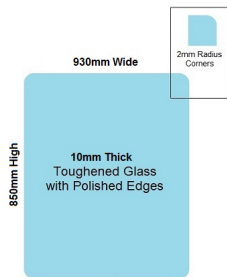

## 930x850x10mm Toughened and Heat Soaked Glass with Polished edges

Glass is certified to Australian Standards

- Width: 930mm
- Height: 850mm
- Thickness: 10mm
- Weight: 20kg

Suitable for installation with:

- Posts
- Side Fix glass clamps

Rating: Not Rated Yet

**Price**  
\$ 87.00

\$ 87.00

[Ask a question about this product](#)

Description

Glass is certified to Australian Standards

- Width: 930mm
- Height: 850mm
- Thickness: 10mm
- Weight: 20kg

## 930 x 850 Toughened Glass Balustrade Panel

---

Suitable for installation with:

- Posts
- Side Fix glass clamps