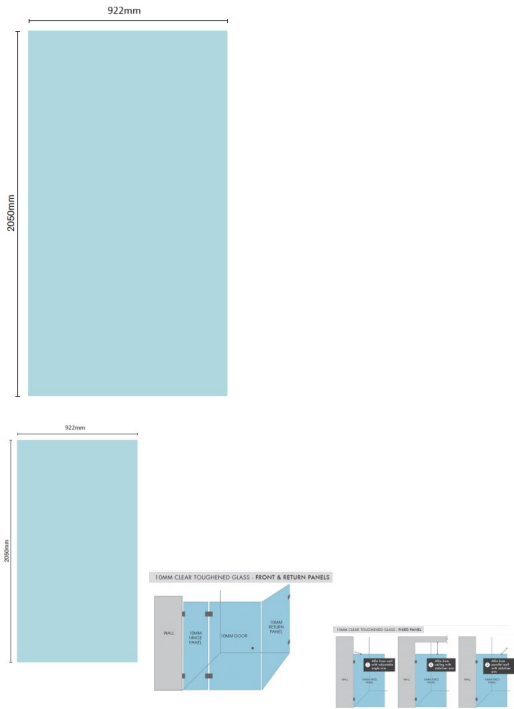

## 922(w)x2050(h)x10mm Glass Shower Screen Return/Fixed Panel

This panel can be used as a return panel when installing a corner shower or a fixed panel when installing a single panel screen.

- Width: 922mm
- Height: 2050mm
- Thickness: 10mm
- Weight: 47kg
- Allow a 3mm Gap between this panel and the door.

Installation Widths:

- 925mm when installing with a wall bracket
- 932-935mm when installing with 19mm U Channel
- 932-947mm when installing with 35mm U Channel

Rating: Not Rated Yet

**Price**

\$ 182.00

\$ 182.00

## 847(w)x2050(h)x10mm Glass Shower Screen Panel

---

This panel can be used as a return panel when installing a corner shower or a fixed panel when installing a single panel screen.

- Width: 922mm
- Height: 2050mm
- Thickness: 10mm
- Weight: 47kg
- Allow a 3mm Gap between this panel and the door.

Installation Widths:

- 925mm when installing with a wall bracket
- 932-935mm when installing with 19mm U Channel
- 932-947mm when installing with 35mm U Channel