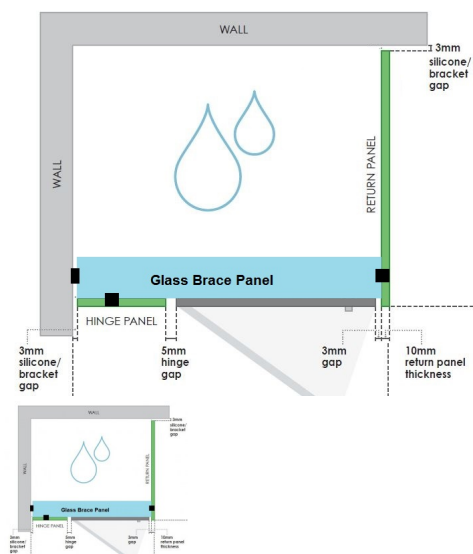

916x150x 8mm - Glass Brace - Clear Toughened Glass

Glass Brace panel used to Connect the hinge panel to a return panel above the door.

- Width: 916mm
- Depth: 150mm
- Thickness: 8mm
- Weight: 2.7kg
- Overall install width: 920mm

Requires 2 x Glass Brace Brackets and 1 x Wall Bracket for Installation.

Rating: Not Rated Yet

Price
\$ 28.00

\$ 28.00

[Ask a question about this product](#)

Description

Glass Brace panel used to Connect the hinge panel to a return panel above the door.

- Width: 916mm
- Depth: 150mm
- Thickness: 8mm
- Weight: 2.7kg
- Overall install width: 920mm

Requires 2 x Glass Brace Brackets and 1 x Wall Bracket for Installation.