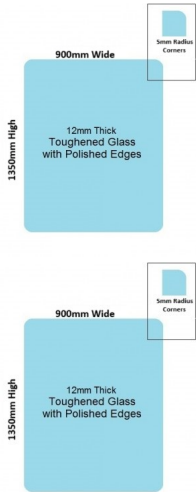

900x1350x12mm Toughened Glass Pool Fence / Balustrade Panels with Polished Edges

Glass is certified to Australian Standards

- Width: 900mm
- Height: 1350mm
- Thickness: 12mm
- Weight: 37kg

Suitable for installation with:

- Top Mount Friction Spigots
- Face Mount Friction Spigots
- Posts
- Deck Mount Channel
- Side Fix glass clamps

Used for:

- Glass Pool Fencing
- Face Mount Glass Balustrading

It can be installed with a Top Mounted Rail

Rating: Not Rated Yet

Price

\$ 107.00

\$ 107.00

[Ask a question about this product](#)

900 x 1350mm Glass Pool Fence or Balustrade Panel

Description

Glass is certified to Australian Standards

- Width: 900mm
- Height: 1350mm
- Thickness: 12mm
- Weight: 37kg

Suitable for installation with:

- Top Mount Friction Spigots
- Face Mount Friction Spigots
- Posts
- Deck Mount Channel
- Side Fix glass clamps