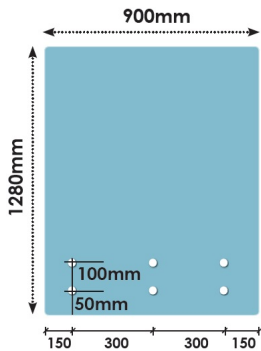

900x1280 x 15mm Glass With 6 x Bottom Holes for Standoffs

- Width: 900mm
- Height: 1280mm
- Thickness: 15mm
- 6 x 22mm holes for Standoffs

Suitable for installation with:

- Glass Standoffs
- Top Mount Rail

Glass is certified to Australian Standards
Toughened and Heat Soaked Glass with Polished Edges

Rating: Not Rated Yet

Price

\$ 165.00

\$ 165.00

[Ask a question about this product](#)

Description

- Width: 900mm
- Height: 1280mm
- Thickness: 15mm
- 6 x 22mm holes for Standoffs

900 x 1280 Standoff Facemount Glass Panel

Suitable for installation with:

- Glass Standoffs
- Top Mount Rail

Glass is certified to Australian Standards
Toughened and Heat Soaked Glass with Polished Edges