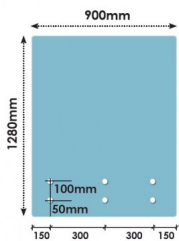

900x1280 x 15mm Glass With 6 x Bottom Holes for Standoffs

- Width: 900mm
- Height: 1280mm
- Thickness: 15mm
- 6 x 22mm holes for Standoffs

Suitable for installation with:

- Glass Standoffs
- Top Mount Rail

Glass is certified to Australian Standards
Toughened and Heat Soaked Glass with Polished Edges

Rating: Not Rated Yet

Price

\$ 165.00

\$ 165.00

[Ask a question about this product](#)

Description

- Width: 900mm
- Height: 1280mm
- Thickness: 15mm
- 6 x 22mm holes for Standoffs