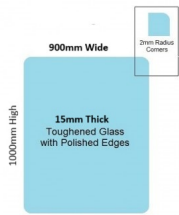

900x100x15mm Toughened Glass Balustrade Panels with Polished edges

Toughened Glass Panel for Glass Balustrade

Glass is certified to Australian Standards

- Width: 900mm
- Height: 1000mm
- Thickness: 15mm
- Weight: 34kg
- Treatment: Toughened and Heat Soaked
- Edges: Polished all 4 sides

Glass is certified to Australian Standards

- Width: 900mm
- Height: 1000mm

900 x 1000 Toughened Glass Balustrade Panel

- Thickness: 15mm
- Weight: 34kg
- Treatment: Toughened and Heat Soaked
- Edges: Polished all 4 sides