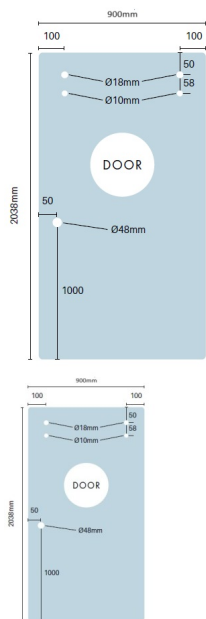

900mm Sliding Shower Screen Door Panel

- Width:900mm
- Height:2038mm
- Thickness:10mm
- Weight: 46kg

A Sliding Door Fixed panel and Sliding door fitting kit will be required to fit this panel.

Rating: Not Rated Yet

Price

\$ 224.00

\$ 224.00

[Ask a question about this product](#)

Description

- Width:900mm
- Height:2038mm
- Thickness:10mm
- Weight: 46kg

A Sliding Door Fixed panel and Sliding door fitting kit will be required to fit this panel.