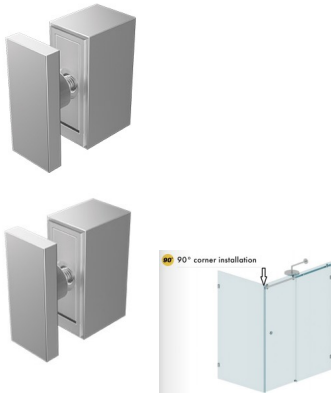

90° Bracket for Sliding Shower Screen

Required when installing a sliding shower door with a glass return panel.

Rating: Not Rated Yet

Price

\$ 0.00

\$ 0.00

[Ask a question about this product](#)

Description

Required when installing a sliding shower door with a glass return panel.