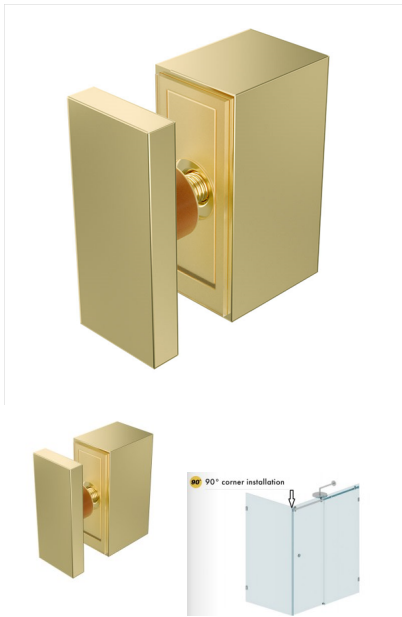

## Brushed Brass/Gold 90° Bracket for Sliding Shower Screen

Required when installing a sliding shower door with a glass return panel.

Rating: Not Rated Yet

**Price**

\$ 28.00

\$ 28.00

[Ask a question about this product](#)

Description

Required when installing a sliding shower door with a glass return panel.