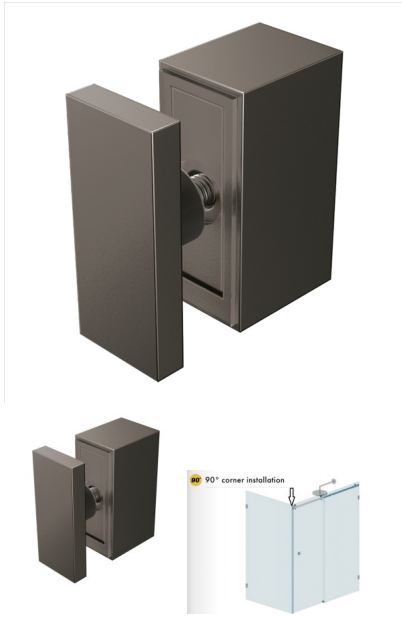

## Brushed Nickel 90° Bracket for Sliding Shower Screen

Required when installing a sliding shower door with a glass return panel.

Rating: Not Rated Yet

**Price**

\$ 30.00

\$ 30.00

[Ask a question about this product](#)

Description

Required when installing a sliding shower door with a glass return panel.