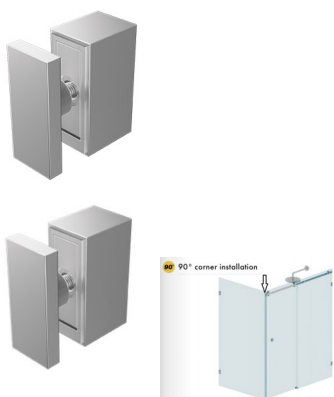

Polished Chrome 90° Bracket for Sliding Shower Screen

Required when installing a sliding shower door with a glass return panel.

Rating: Not Rated Yet

Price

\$ 23.00

\$ 23.00

[Ask a question about this product](#)

Description

Required when installing a sliding shower door with a glass return panel.