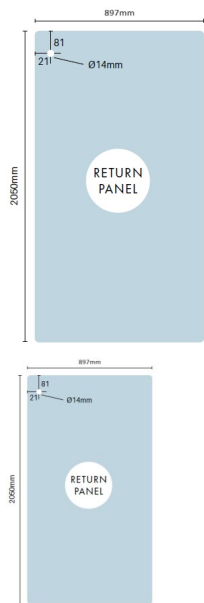

## 897mm Sliding Shower Screen Return Panel

- Width: 897mm
- Height: 2050mm
- Thickness: 10mm
- Weight: 346kg

A Sliding Door, Fixed Panel and Sliding Door Installation kit will be required to install this panel.

Rating: Not Rated Yet

**Price**

\$ 224.00

\$ 224.00

[Ask a question about this product](#)

**Description**

- Width: 897mm
- Height: 2050mm
- Thickness: 10mm
- Weight: 346kg

A Sliding Door, Fixed Panel and Sliding Door Installation kit will be required to install this panel.