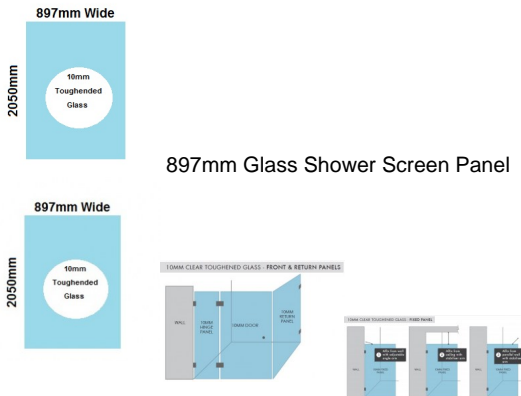

## 897(w)x2050(h)x10mm Glass Shower Screen Return/Fixed Panel

This panel can be used as a return panel when installing a corner shower or a fixed panel when installing a single panel screen.

- Width: 897mm
- Height: 2050mm
- Thickness: 10mm
- Weight: 46kg
- Allow a 3mm Gap between the wall and glass and a 3mm Gap between this panel and the door.

Installation Widths:

- 900mm when installing with a wall bracket
- 907-910mm when installing with 19mm U Channel
- 907-922mm when installing with 35mm U Channel

Rating: Not Rated Yet

**Price**

\$ 185.00

\$ 185.00

[Ask a question about this product](#)

Description

This panel can be used as a return panel when installing a corner shower or a fixed panel when installing a single panel screen.

- Width: 897mm
- Height: 2050mm
- Thickness: 10mm
- Weight: 46kg
- Allow a 3mm Gap between the wall and glass and a 3mm Gap between this panel and the door.

Installation Widths:

- 900mm when installing with a wall bracket
- 907-910mm when installing with 19mm U Channel
- 907-922mm when installing with 35mm U Channel