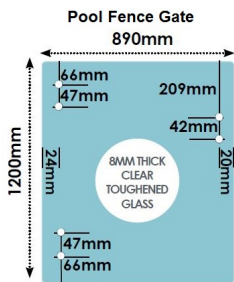

890 x 1200 x 8mm Glass Pool Fence Gate Panel

Glass Gate Panel.

- Width: 890mm
- Height: 1200mm
- Thickness: 8mm
- Weight: 21kg
- Hinge Holes: 4 x 10mm Holes to fix hinges
- Latch Holes: 2 x 10mm Holes to fix latch

Requires 1 x Hinge Set and 1 x Latch for installation.

Used for:

- Glass Pool Fencing

It can be installed with a Top Mounted Rail

Glass is certified to Australian Standards

Rating: Not Rated Yet

Price
\$ 66.00

\$ 56.10

[Ask a question about this product](#)

Description Glass Gate Panel.

890 x 1200 x 8mm Glass Pool Fence Gate Panel

- Width: 890mm
- Height: 1200mm
- Thickness: 8mm
- Weight: 21kg
- Hinge Holes: 4 x 10mm Holes to fix hinges
- Latch Holes: 2 x 10mm Holes to fix latch