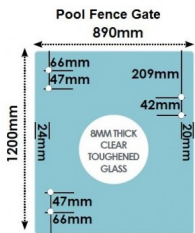

890 x 1200 x 8mm Glass Pool Fence Gate Panel

Glass Gate Panel.

- Width: 890mm
- Height: 1200mm
- Thickness: 8mm
- Weight: 21kg
- Hinge Holes: 4 x 10mm Holes to fix hinges
- Latch Holes: 2 x 10mm Holes to fix latch

Requires 1 x Hinge Set and 1 x Latch for installation.

Used for:

- Glass Pool Fencing

It can be installed with a Top Mounted Rail

Glass is certified to Australian Standards

Rating: Not Rated Yet

Price
\$ 66.00

\$ 56.10

[Ask a question about this product](#)

Description Glass Gate Panel.

890 x 1200 x 8mm Glass Pool Fence Gate Panel

- Width: 890mm
- Height: 1200mm
- Thickness: 8mm
- Weight: 21kg
- Hinge Holes: 4 x 10mm Holes to fix hinges
- Latch Holes: 2 x 10mm Holes to fix latch