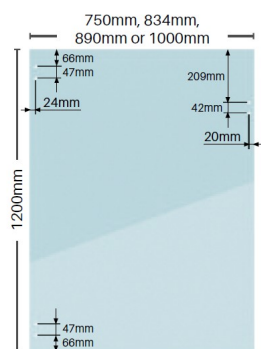

890 x 1200 x 8mm Spring Gate Panel

*Hole positions shown to centre of hole

*Hole positions shown to centre of hole

Priced from \$59. Select the width for pricing!!

Economy Spring Hinge Glass Pool Fence Gate Panel

- 4 Widths available (750mm, 834mm, 890mm and 1000mm)
- Height: 1200mm
- Thickness: 8mm
- Hinge Holes: 4 x 10mm Holes to fix hinges
- Latch Holes: 2 x 10mm Holes to fix latch

Install with Spring Hinges or Polaris 155 Series Soft Close Hinges