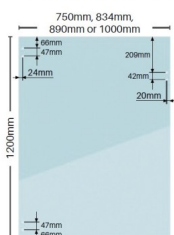

890 x 1200 x 8mm Spring Gate Panel

*Hole positions shown to centre of hole

*Hole positions shown to centre of hole

Priced from \$59. Select the width for pricing!!

Economy Spring Hinge Glass Pool Fence Gate Panel

- 4 Widths available (750mm, 834mm, 890mm and 1000mm)
- Height: 1200mm
- Thickness: 8mm
- Hinge Holes: 4 x 10mm Holes to fix hinges
- Latch Holes: 2 x 10mm Holes to fix latch

Install with Spring Hinges or Polaris 155 Series Soft Close Hinges