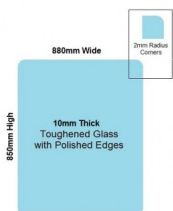

## 880x850x10mm Toughened and Heat Soaked Glass with Polished edges

Glass is certified to Australian Standards

- Width: 880mm
- Height: 850mm
- Thickness: 10mm
- Weight: 19kg

Suitable for installation with:

- Posts
- Side Fix glass clamps

Rating: Not Rated Yet

**Price**  
\$ 82.00

\$ 82.00

[Ask a question about this product](#)

Description

Glass is certified to Australian Standards

- Width: 880mm
- Height: 850mm
- Thickness: 10mm
- Weight: 19kg

## 880 x 850 Toughened Glass Balustrade Panel

---

Suitable for installation with:

- Posts
- Side Fix glass clamps