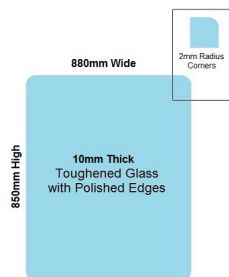

## 880x850x10mm Toughened and Heat Soaked Glass with Polished edges

Glass is certified to Australian Standards

- Width: 880mm
- Height: 850mm
- Thickness: 10mm
- Weight: 19kg

Suitable for installation with:

- Posts
- Side Fix glass clamps

Rating: Not Rated Yet

**Price**  
\$ 82.00

\$ 82.00

[Ask a question about this product](#)

Description

Glass is certified to Australian Standards

- Width: 880mm
- Height: 850mm
- Thickness: 10mm
- Weight: 19kg

## 880 x 850 Toughened Glass Balustrade Panel

---

Suitable for installation with:

- Posts
- Side Fix glass clamps