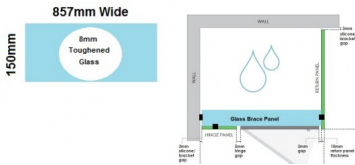

857x150x 8mm - Glass Brace - Clear Toughened Glass

Glass Brace panel used to Connect the hinge panel to a return panel about the door. •Width: 857mm •Depth: 150mm •Thickness: 8mm •Weight: 2.6kg •Use With Hinge Panel: 240mm Requires 2 x Glass Brace Brackets and 1 x Wall Bracket for Installation.

Rating: Not Rated Yet

Price

\$ 17.70

\$ 17.70

[Ask a question about this product](#)

Description

Glass Brace panel used to Connect the hinge panel to a return panel about the door.

- Width: 857mm
- Depth: 150mm
- Thickness: 8mm
- Weight: 2.6kg
- Use With Hinge Panel: 240mm