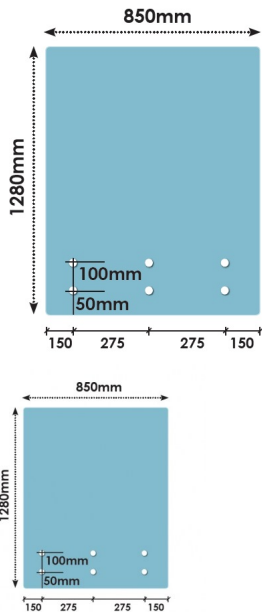

850x1280 x 15mm Glass With 6 x Bottom Holes for Standoffs

- Width: 850mm
- Height: 1280mm
- Thickness: 15mm
- 6 x 22mm holes for Standoffs

Suitable for installation with:

- Glass Standoffs
- Top Mount Rail

Glass is certified to Australian Standards
Toughened and Heat Soaked Glass with Polished Edges

Rating: Not Rated Yet

Price

\$ 157.00

\$ 157.00

[Ask a question about this product](#)

Description

- Width: 850mm
- Height: 1280mm
- Thickness: 15mm
- 6 x 22mm holes for Standoffs

850 x 1280 Standoff Facemount Glass Panel

Suitable for installation with:

- Glass Standoffs
- Top Mount Rail

Glass is certified to Australian Standards
Toughened and Heat Soaked Glass with Polished Edges