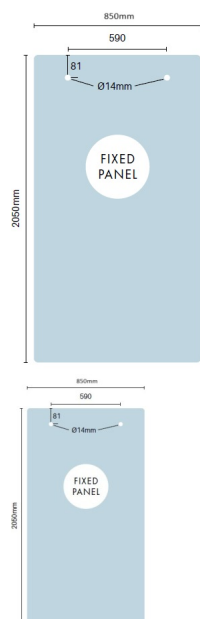

850mm Sliding Shower Screen Fixed Panel

- Width: 850mm
- Height: 2050mm
- Thickness: 10mm
- Weight: 44kg

A Sliding Door Panel and Sliding door fitting kit will be required to fit this panel.

Rating: Not Rated Yet

Price

\$ 217.00

\$ 217.00

[Ask a question about this product](#)

Description

- Width: 850mm
- Height: 2050mm
- Thickness: 10mm
- Weight: 44kg

A Sliding Door Panel and Sliding door fitting kit will be required to fit this panel.