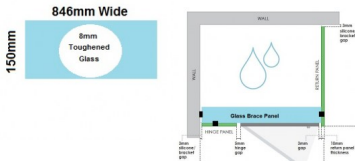

## 846x150x 8mm - Glass Brace - Clear Toughened Glass

Glass Brace panel used to Connect the hinge panel to a return panel about the door. •Width: 846mm •Depth: 150mm •Thickness: 8mm  
•Weight: 2.5kg •Use With Hinge Panel: 229mm Requires 2 x Glass Brace Brackets and 1 x Wall Bracket for Installation.

### Description

Glass Brace panel used to Connect the hinge panel to a return panel about the door.

- Width: 846mm
- Depth: 150mm
- Thickness: 8mm
- Weight: 2.5kg
- Use With Hinge Panel: 229mm

Requires 2 x Glass Brace Brackets ([Chrome Plated](#) or [Matt Black](#) Finish) and 1 x Wall Bracket ([Chrome Plated](#) or [Matt Black](#) Finish) for Installation.