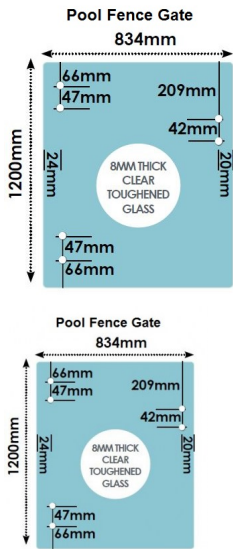

834 x 1200 x 8mm Glass Pool Fence Gate Panel

Glass Gate Panel.

- Width: 834mm
- Height: 1200mm
- Thickness: 8mm
- Weight: 20kg
- Hinge Holes: 4 x 10mm Holes to fix hinges
- Latch Holes: 2 x 10mm Holes to fix latch

Requires 1 x Hinge Set and 1 x Latch for installation.

Used for:

- Glass Pool Fencing

It can be installed with a Top Mounted Rail

Glass is certified to Australian Standards

Rating: Not Rated Yet

Price
\$ 63.00

\$ 53.55

[Ask a question about this product](#)

Description Glass Gate Panel.

834 x 1200 x 8mm Glass Pool Fence Gate Panel

- Width: 834mm
- Height: 1200mm
- Thickness: 8mm
- Weight: 20kg
- Hinge Holes: 4 x 10mm Holes to fix hinges
- Latch Holes: 2 x 10mm Holes to fix latch