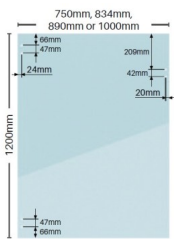

## 834 x 1200 x 8mm Spring Gate Panel

\*Hole positions shown to centre of hole

\*Hole positions shown to centre of hole

## Priced from \$59. Select the width for pricing!!

Economy Spring Hinge Glass Pool Fence Gate Panel

- 4 Widths available (750mm, 834mm, 890mm and 1000mm)
- Height: 1200mm
- Thickness: 8mm
- Hinge Holes: 4 x 10mm Holes to fix hinges
- Latch Holes: 2 x 10mm Holes to fix latch