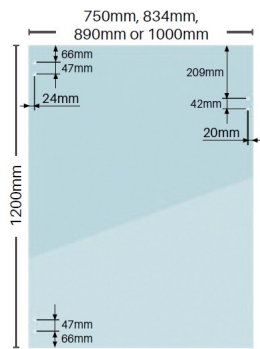

## 834 x 1200 x 8mm Spring Gate Panel

\*Hole positions shown to centre of hole

\*Hole positions shown to centre of hole

## Priced from \$59. Select the width for pricing!!

Economy Spring Hinge Glass Pool Fence Gate Panel

- 4 Widths available (750mm, 834mm, 890mm and 1000mm)
- Height: 1200mm
- Thickness: 8mm
- Hinge Holes: 4 x 10mm Holes to fix hinges
- Latch Holes: 2 x 10mm Holes to fix latch