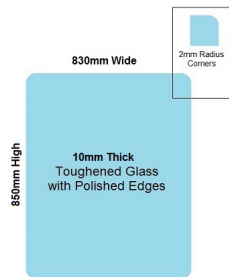

830x850x10mm Toughened and Heat Soaked Glass with Polished edges

Glass is certified to Australian Standards

- Width: 830mm
- Height: 850mm
- Thickness: 10mm
- Weight: 18kg

Suitable for installation with:

- Posts
- Side Fix glass clamps

Rating: Not Rated Yet

Price
\$ 77.00

\$ 77.00

[Ask a question about this product](#)

Description

Glass is certified to Australian Standards

- Width: 830mm
- Height: 850mm
- Thickness: 10mm
- Weight: 18kg

830 x 850 Toughened Glass Balustrade Panel

Suitable for installation with:

- Posts
- Side Fix glass clamps