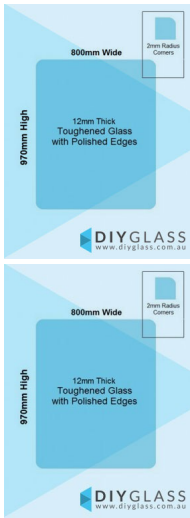

800x970x12mm Toughened Glass Balustrade Panels with Polished edges

800 x 970 Toughened Glass Balustrade Panel

Toughened Glass Panel for Glass Balustrade

Glass is certified to Australian Standards

- Width: 800mm
- Height: 970mm
- Thickness: 12mm
- Weight: 23kg
- Treatment: Toughened and Heat Soaked
- Edges: Polished all 4 sides

Suitable for installation with:

- Friction Spigots
- Deck Mount Channel
- Side Fix glass clamps off posts

Rating: Not Rated Yet

Price
\$ 80.00

\$ 80.00

[Ask a question about this product](#)

Description

Toughened Glass Panel for Glass Balustrade

Glass is certified to Australian Standards

800 x 970 Toughened Glass Balustrade Panel

- Width: 800mm
- Height: 970mm
- Thickness: 12mm
- Weight: 23kg
- Treatment: Toughened and Heat Soaked
- Edges: Polished all 4 sides