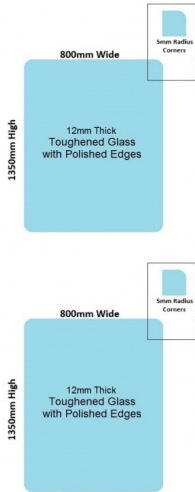

800x1350x12mm Toughened Glass Pool Fence / Balustrade Panels with Polished Edges

Glass is certified to Australian Standards

- Width: 800mm
- Height: 1350mm
- Thickness: 12mm
- Weight: 32kg

Suitable for installation with:

- Top Mount Friction Spigots
- Face Mount Friction Spigots
- Posts
- Deck Mount Channel
- Side Fix glass clamps

Used for:

- Glass Pool Fencing
- Face Mount Glass Balustrading

It can be installed with a Top Mounted Rail

Rating: Not Rated Yet

Price
\$ 95.00

\$ 95.00

[Ask a question about this product](#)

800 x 1200mm Glass Pool Fence or Balustrade Panel

Description

Glass is certified to Australian Standards

- Width: 800mm
- Height: 1350mm
- Thickness: 12mm
- Weight: 32kg